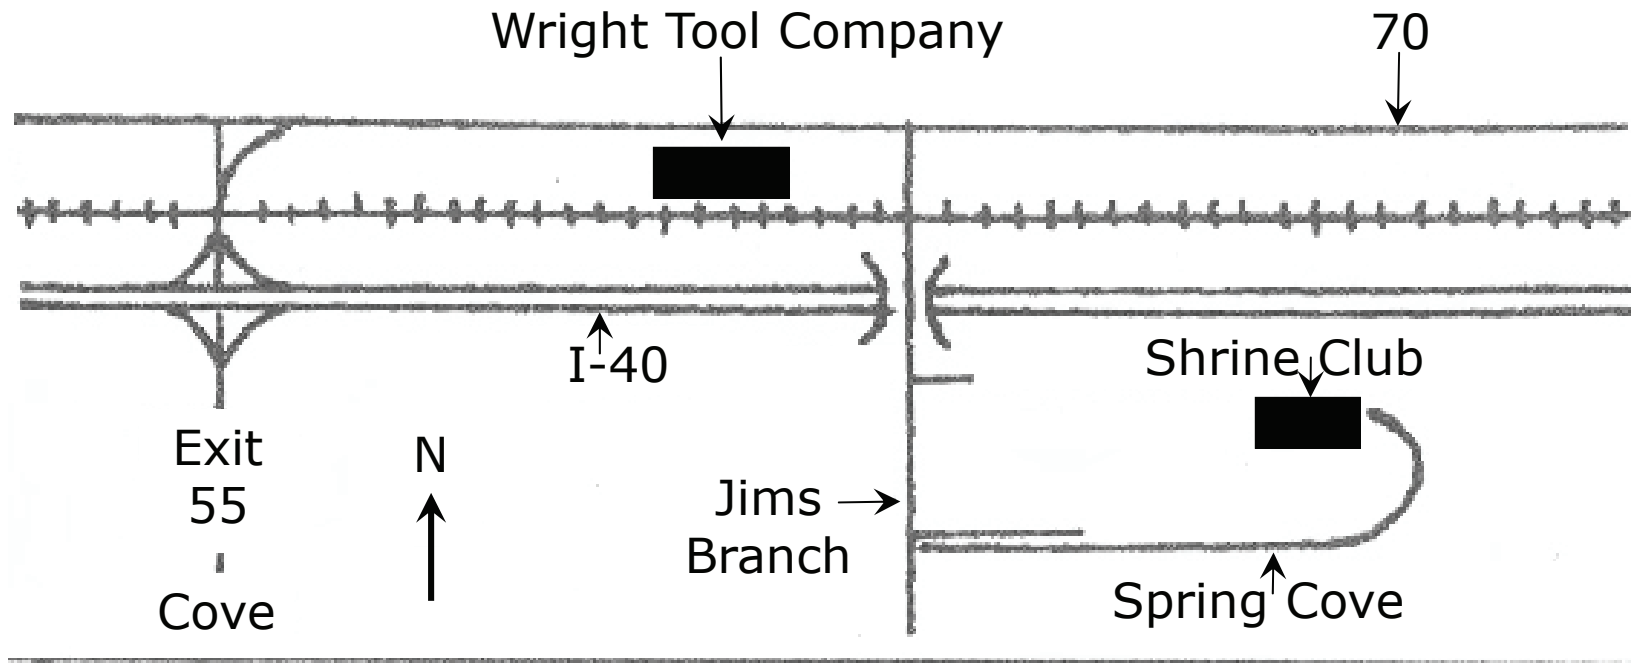

## LAND OF THE SKY SHRINE CLUB

Take I-40 to Exit 55 (VA Medical Center & Billy Graham Exit)

Jim's Branch Rd.

Swannanoa, NC

Club Phone: 828-299-1766